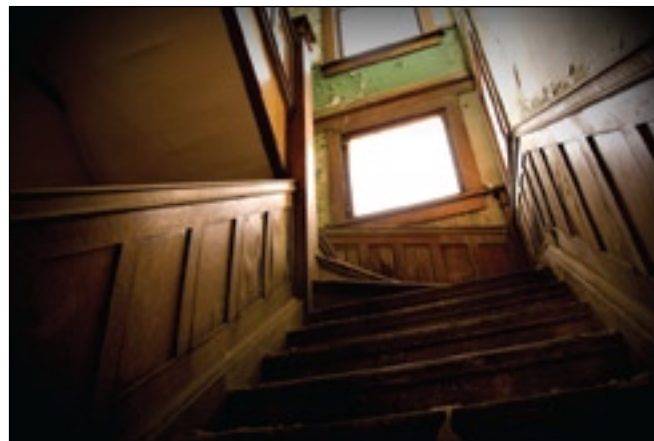

Upstairs, February 1, 2009, *digital photograph*. © 2009 Lisa Wareham.